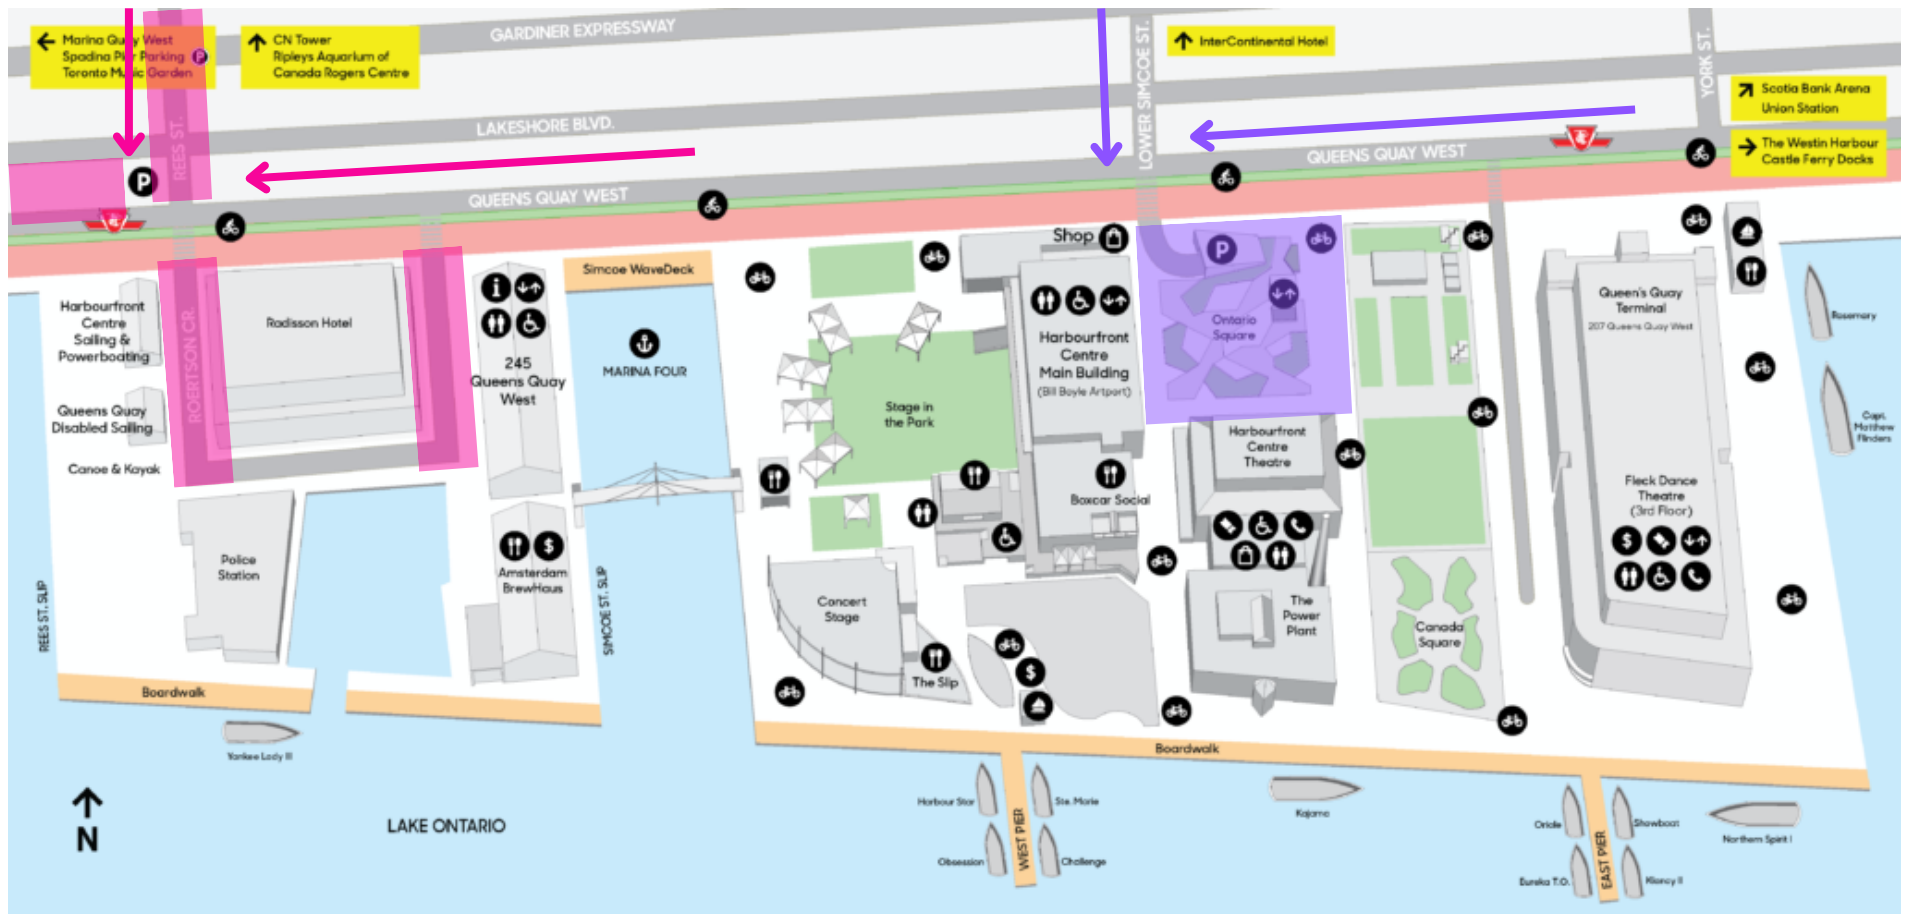

Forest of Reading Bus Drop-Off and Pick-Up Locations

Schools with other postal codes:

Please drop-off/pick-up at Rees St or 245 Queens Quay West (indicated in pink above). This can be accessed by driving southbound on Rees St and/or by turning left onto Robertson Cres when travelling westbound on Queens Quay West.

Schools with M postal codes:

Please drop-off/pick-up at 235 Queens Quay West (indicated in purple above). This can be accessed by driving southbound on Lower Simcoe St and/or by turning left when approaching Harbourfront Centre travelling westbound on Queens Quay West.

Please note: Buses cannot remain parked at any drop-off/pick-up location at any time during the festival. Buses should arrive to campus no earlier than 15-minutes before a scheduled departure time.