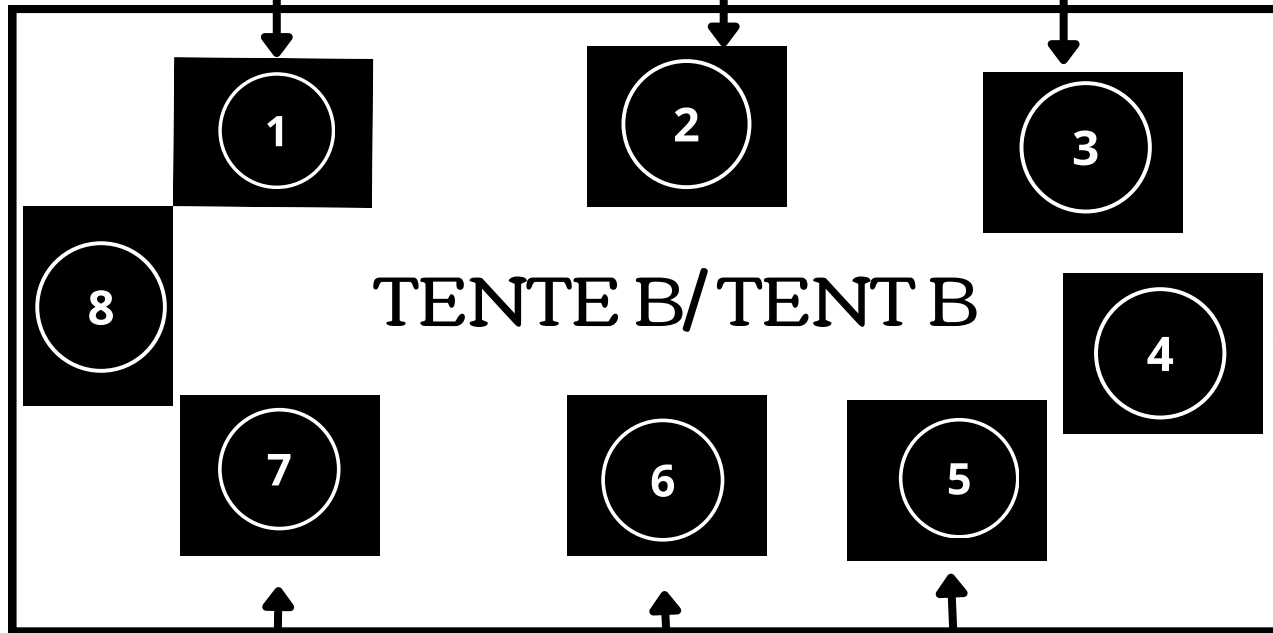

Autographing Map

May 12th, Morning

Ted Staunton
10AM-11AM

Emily Deibert
10AM-11AM

Tanya Lloyd Kyi
10AM-11AM

Lawn

Lorna Schultz Nicholson
10AM-11AM

Performer, Tia
Nova - TBC