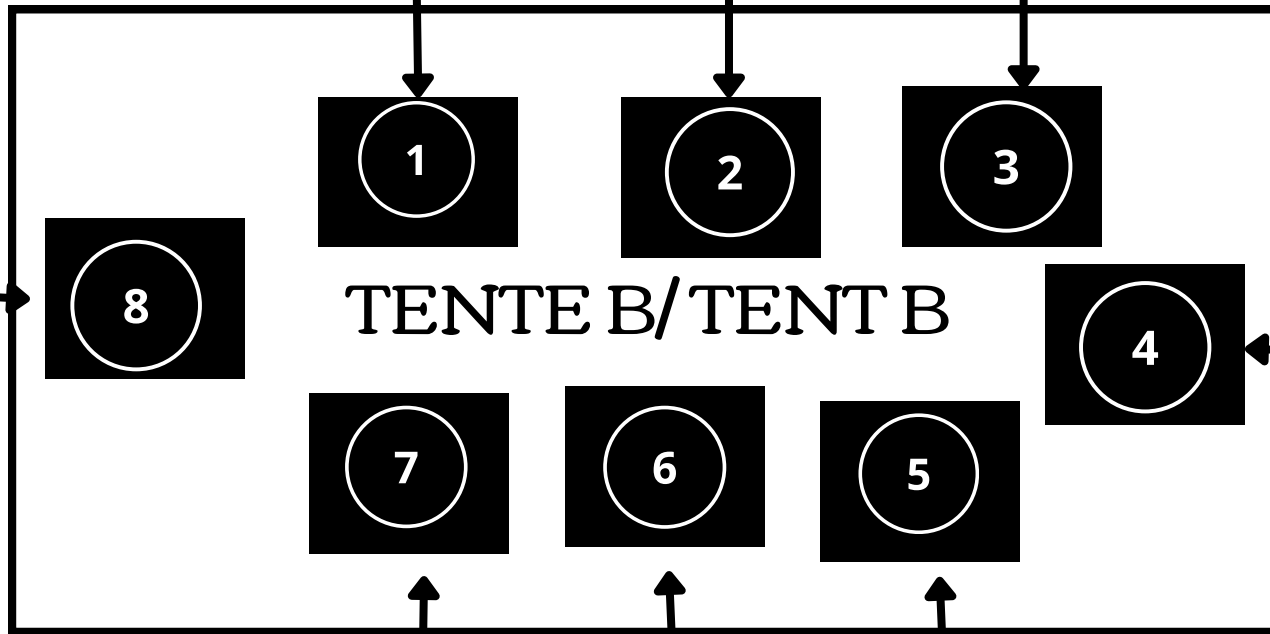

Maria
Birmingham &
Kyle Reed
12PM-1PM

Rina Singh
12:00PM-1PM

Phuong Truong
12PM-1PM

Angela Ahn
12:00PM-1PM