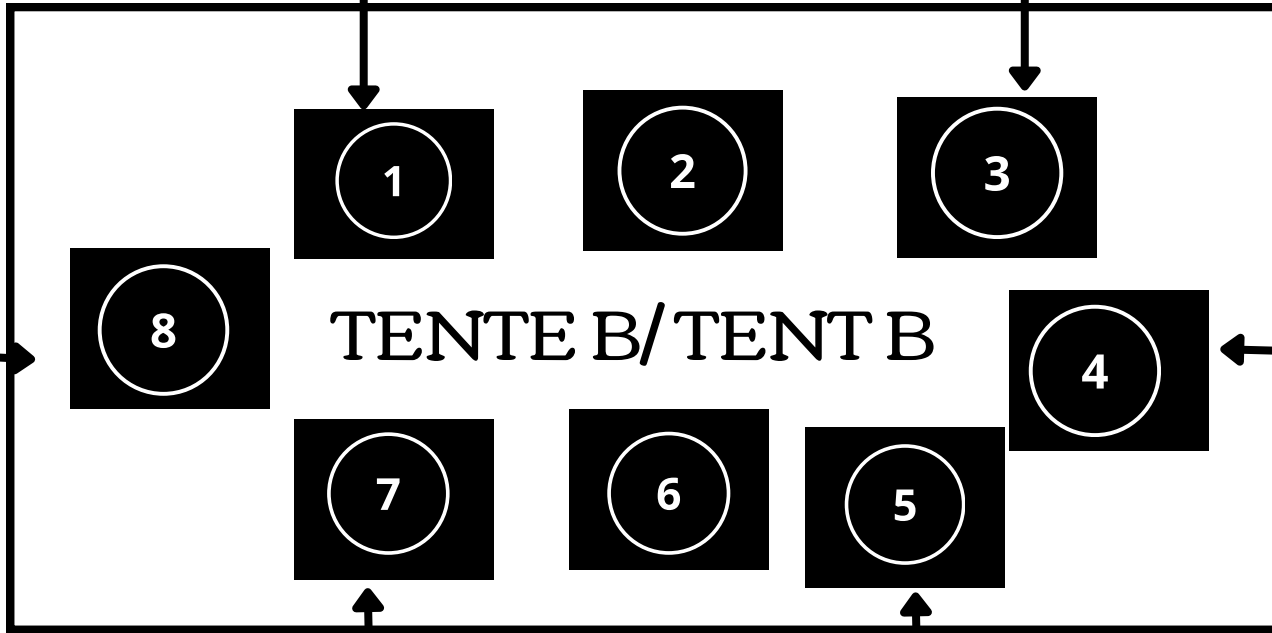

Gordon Korman
12PM-1PM

Nicola Dahlin
12PM-1PM

Autographing Map

May 13th, Afternoon

Jocelyn Boisvert
1:00-1:45PM

Caroline Lavergne
1:00-1:45PM

Lawn

Kern Carter
1:00-2:00PM