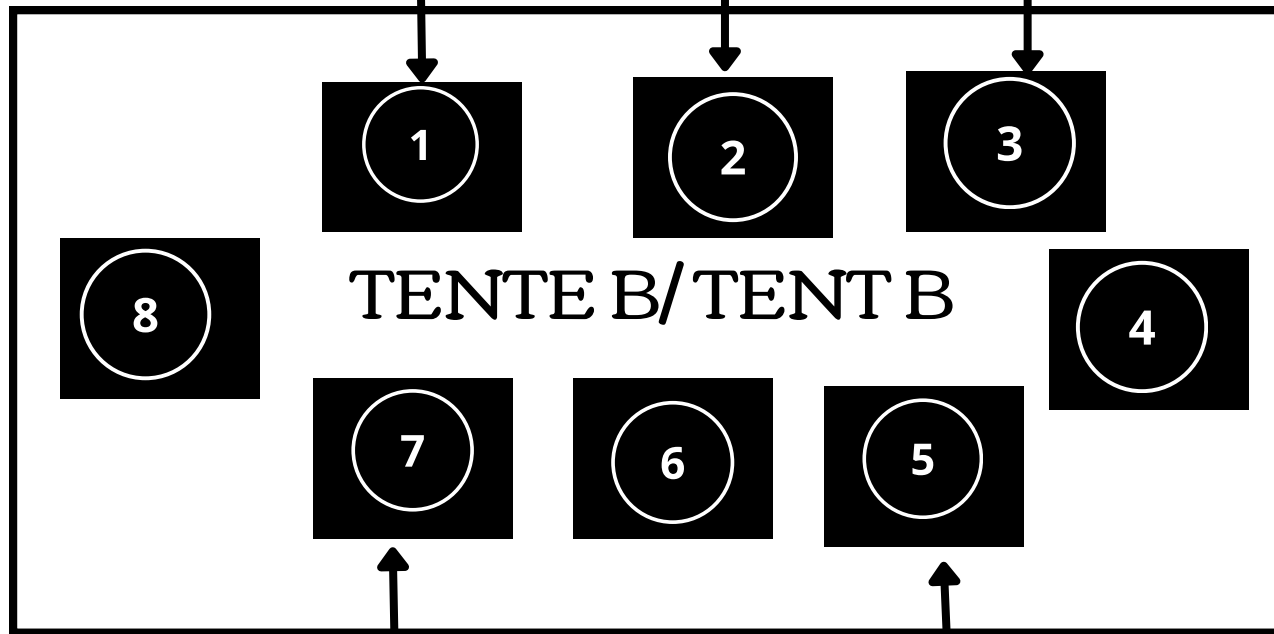

Cheryl Isaacs
10:00AM-11:00AM

Victoria Evans
10:00AM-11:00AM

Emily Varga
10:00AM-11:00AM

Cheryl Parisien
10:00AM-11:00AM