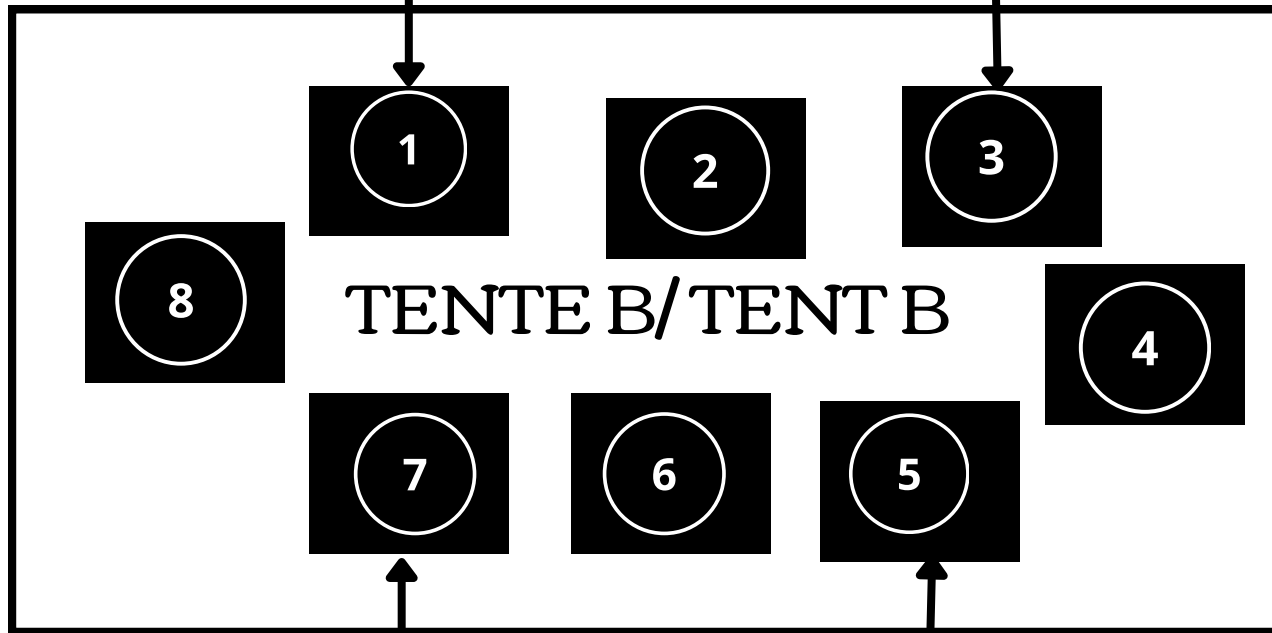

Forest Of Reading®

Autographing Map

May 13th, Morning

↑
Lawn

Léa Taranto
11:00AM-12:00PM

Paul Coccia
11:00AM-12:00PM

Enzo
11:15AM-12:00PM

Jacques Goldstyn
11:15AM-12:00PM