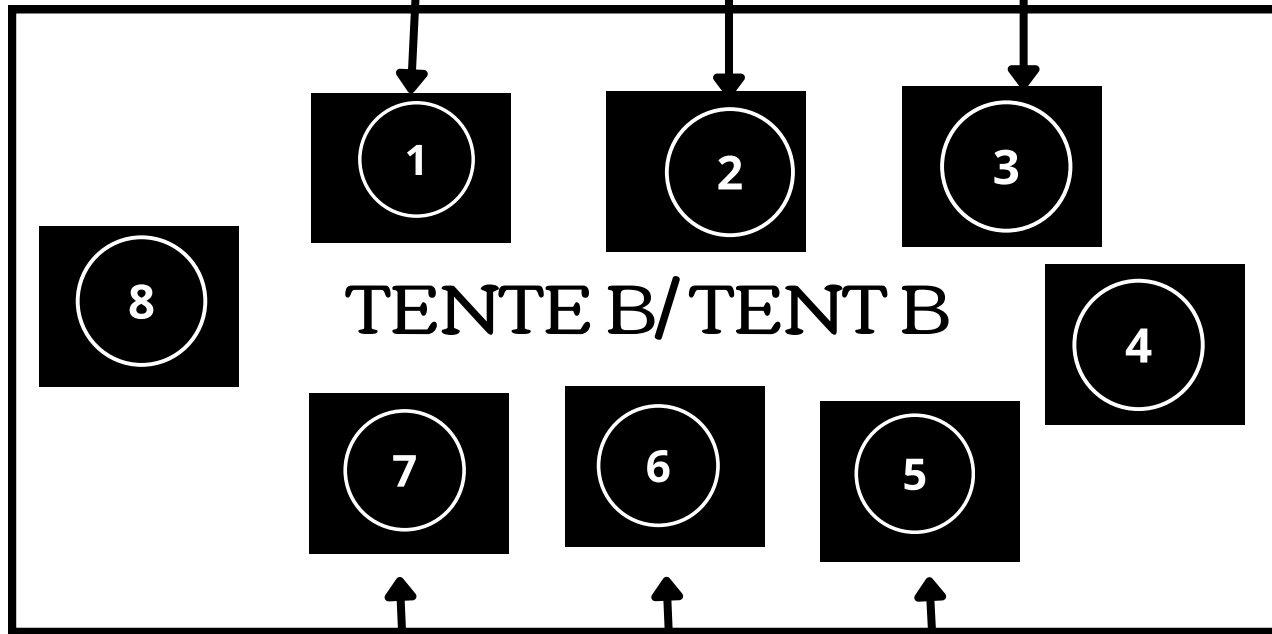

Forest Of Reading®

Autographing Map

May 13th, Afternoon

Lawn

Caroline Pignat
12:00PM-1PM

Catherine Egan
12:00PM-1PM

Eric Walters
12:00PM-1PM

Meagan Mahoney
12PM-1PM